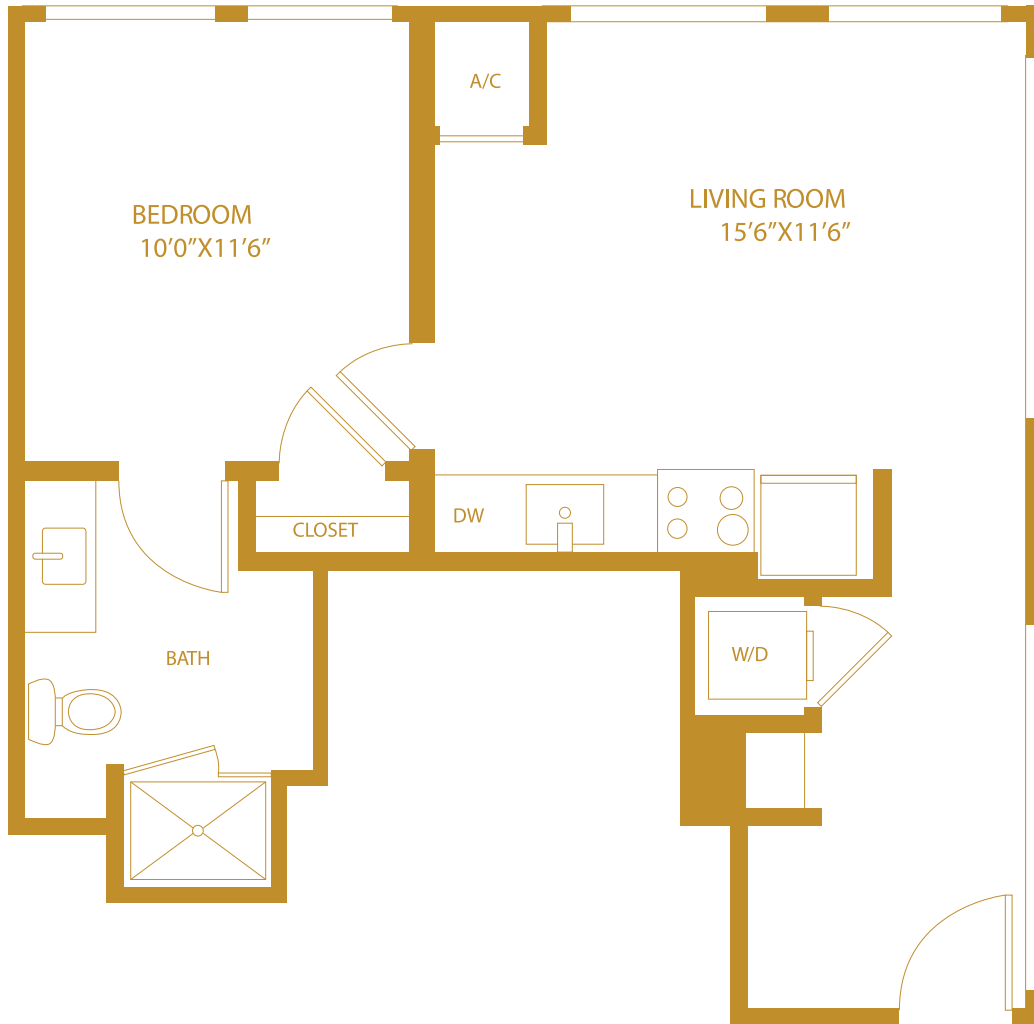

# A1

1 BED / 1 BATH

# 589

SQ. FT.

**LIBRARY  
LOFTS**

10555 Euclid Ave. | Cleveland, OH 44106

[www.livelibrarylofts.com](http://www.livelibrarylofts.com)

Floor plans are artist's rendering. All dimensions are approximate. Actual product and specifications may vary in dimension or detail. Not all features are available in every apartment. Prices and special offers valid for new residents only. Pricing and availability subject to change at any time. Please see a representative for details.