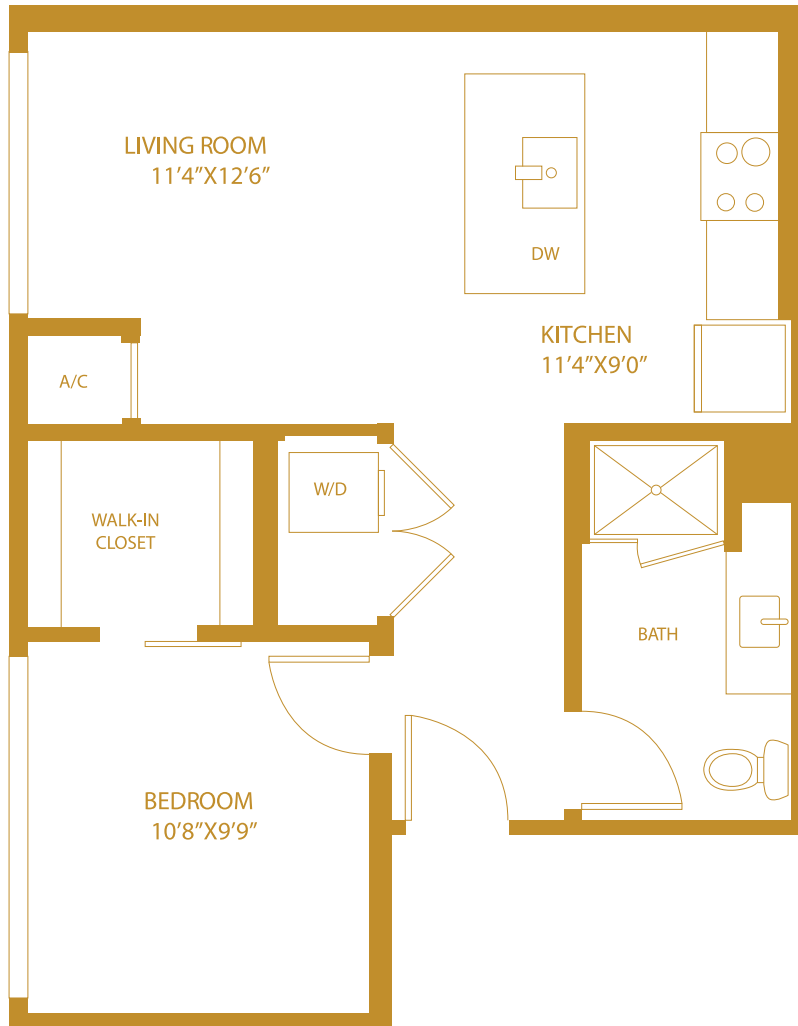

A2

1 BED / 1 BATH

592

SQ. FT.

**LIBRARY
LOFTS**

10555 Euclid Ave. | Cleveland, OH 44106

www.livelibrarylofts.com

Floor plans are artist's rendering. All dimensions are approximate. Actual product and specifications may vary in dimension or detail. Not all features are available in every apartment. Prices and special offers valid for new residents only. Pricing and availability subject to change at any time. Please see a representative for details.