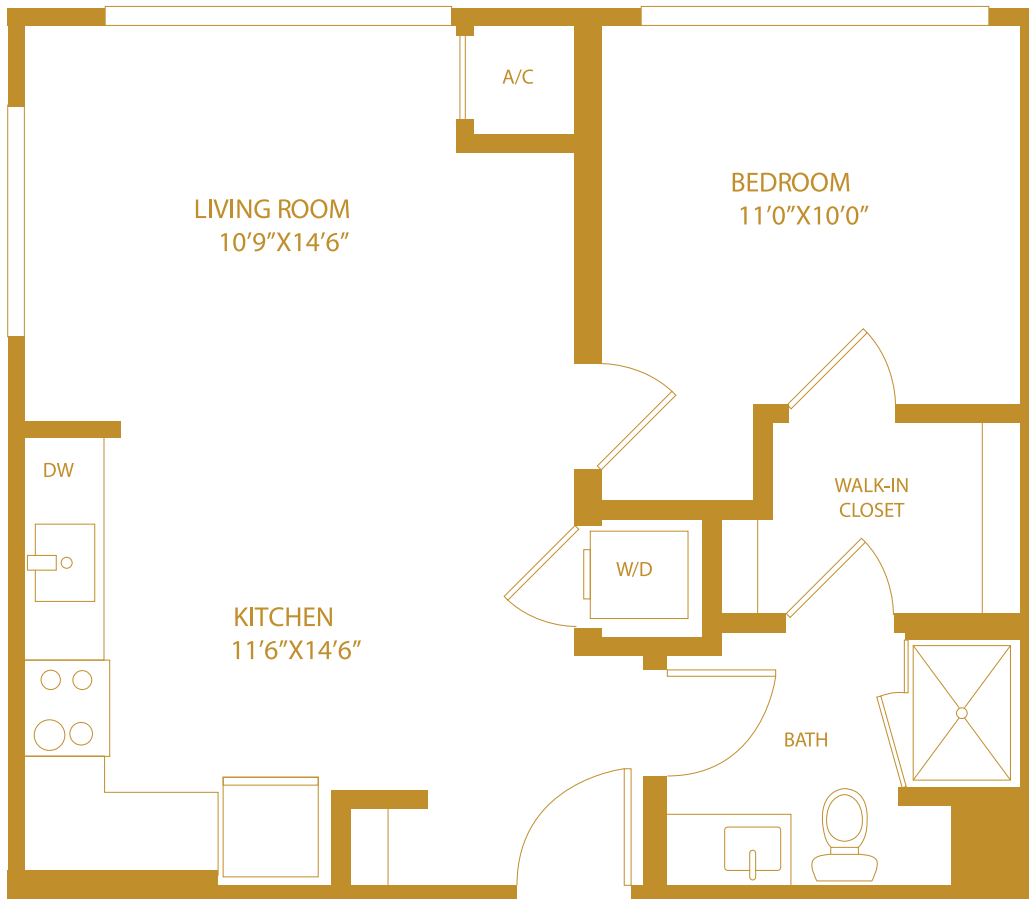

A3

1 BED / 1 BATH

603 - 634

SQ. FT.

**LIBRARY
LOFTS**

10555 Euclid Ave. | Cleveland, OH 44106

www.livelibrarylofts.com

Floor plans are artist's rendering. All dimensions are approximate. Actual product and specifications may vary in dimension or detail. Not all features are available in every apartment. Prices and special offers valid for new residents only. Pricing and availability subject to change at any time. Please see a representative for details.