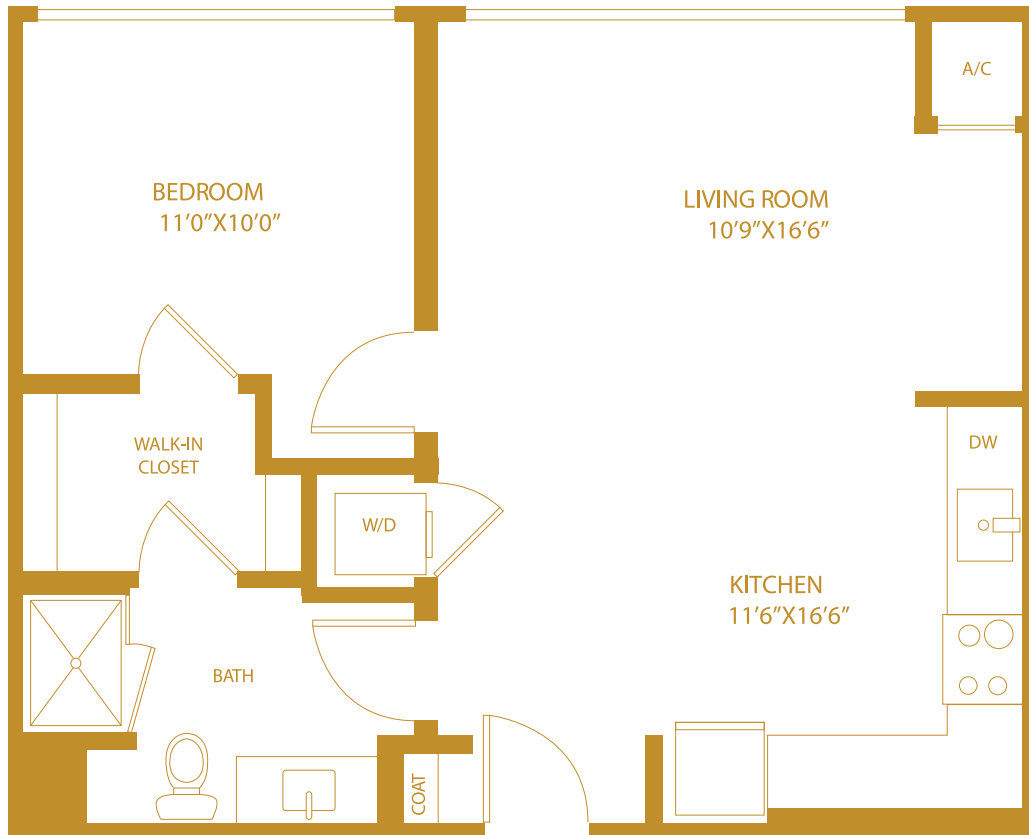

A4

1 BED / 1 BATH

676 - 692

SQ. FT.

**LIBRARY
LOFTS**

10555 Euclid Ave. | Cleveland, OH 44106

www.livelibrarylofts.com

Floor plans are artist's rendering. All dimensions are approximate. Actual product and specifications may vary in dimension or detail. Not all features are available in every apartment. Prices and special offers valid for new residents only. Pricing and availability subject to change at any time. Please see a representative for details.