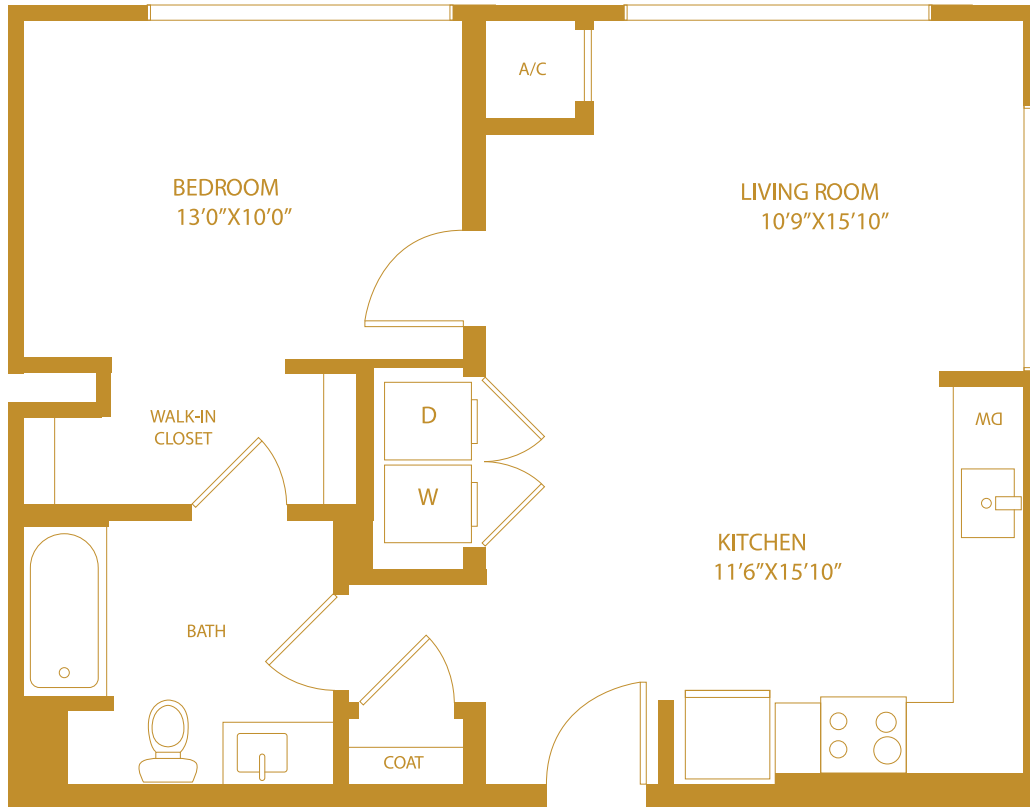

A5

1 BED / 1 BATH

702

SQ. FT.

**LIBRARY
LOFTS**

10555 Euclid Ave. | Cleveland, OH 44106

www.livelibrarylofts.com

Floor plans are artist's rendering. All dimensions are approximate. Actual product and specifications may vary in dimension or detail. Not all features are available in every apartment. Prices and special offers valid for new residents only. Pricing and availability subject to change at any time. Please see a representative for details.