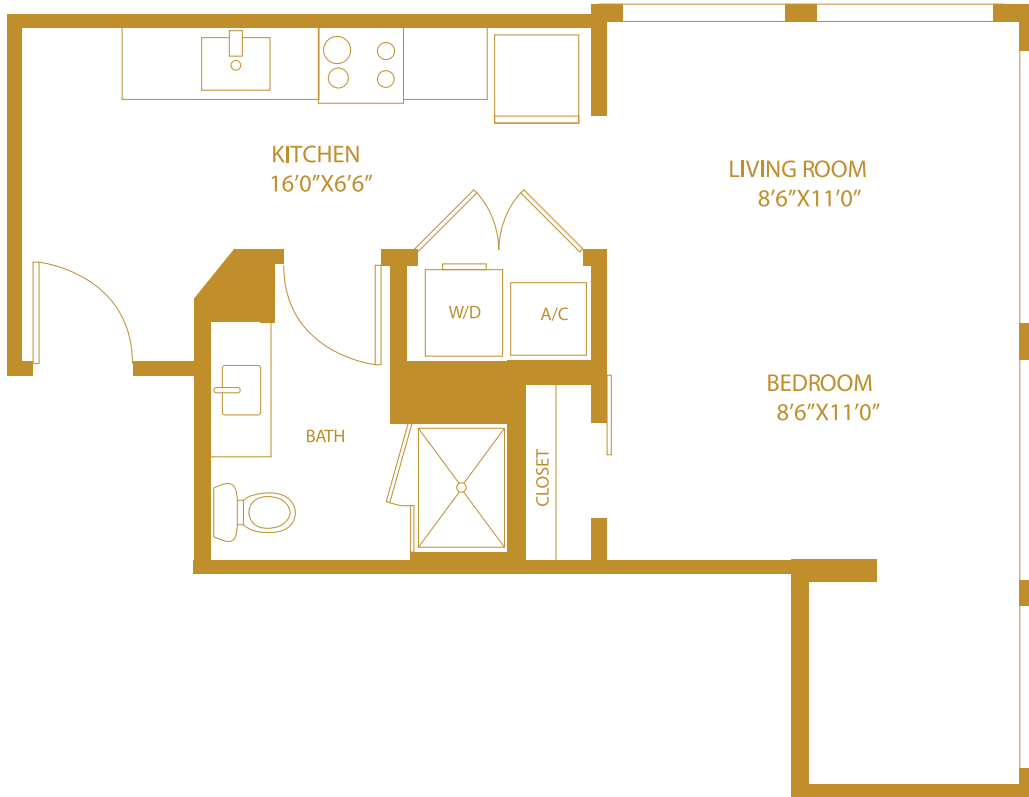

S1

STUDIO / 1 BATH

464

SQ. FT.

**LIBRARY
LOFTS**

10555 Euclid Ave. | Cleveland, OH 44106

www.livelibrarylofts.com

Floor plans are artist's rendering. All dimensions are approximate. Actual product and specifications may vary in dimension or detail. Not all features are available in every apartment. Prices and special offers valid for new residents only. Pricing and availability subject to change at any time. Please see a representative for details.