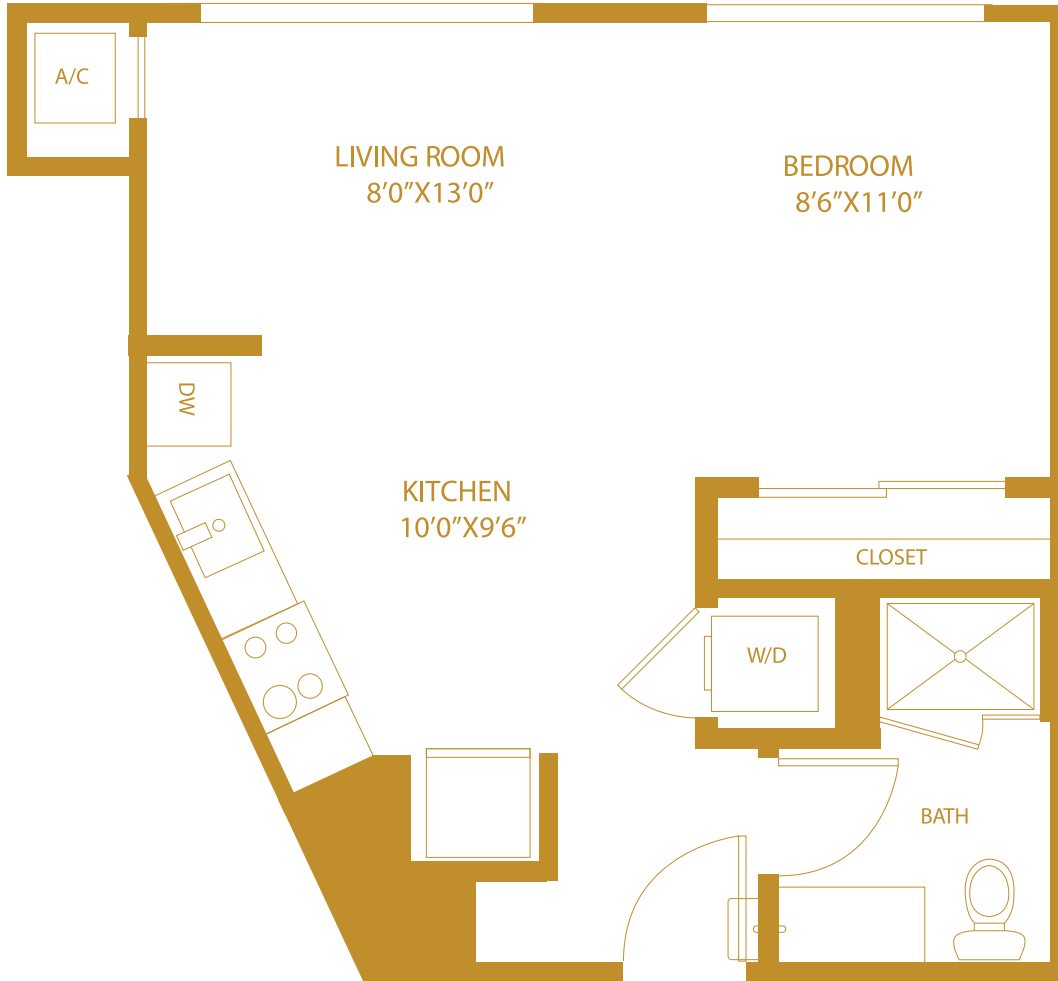

S3

STUDIO / 1 BATH

500

SQ. FT.

10555 Euclid Ave. | Cleveland, OH 44106

www.livelibrarylofts.com

Floor plans are artist's rendering. All dimensions are approximate. Actual product and specifications may vary in dimension or detail. Not all features are available in every apartment. Prices and special offers valid for new residents only. Pricing and availability subject to change at any time. Please see a representative for details.