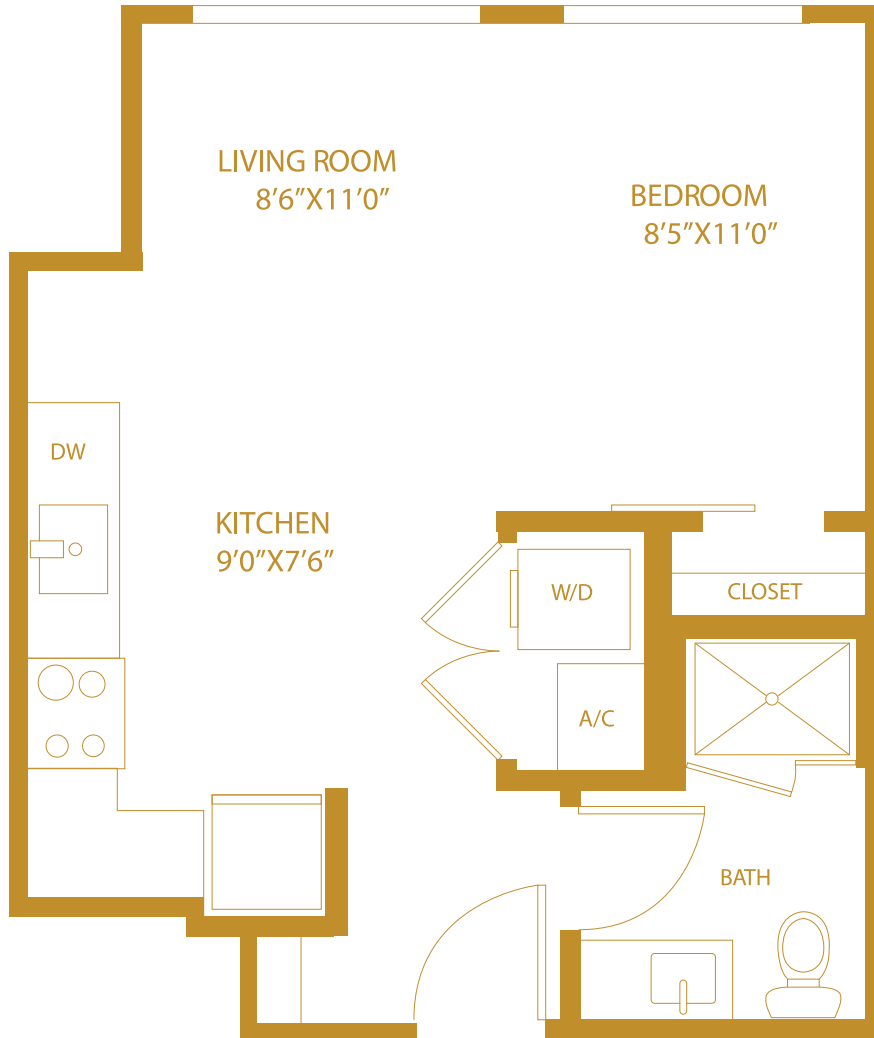

S4

STUDIO / 1 BATH

500

SQ. FT.

10555 Euclid Ave. | Cleveland, OH 44106

www.livelibrarylofts.com

Floor plans are artist's rendering. All dimensions are approximate. Actual product and specifications may vary in dimension or detail. Not all features are available in every apartment. Prices and special offers valid for new residents only. Pricing and availability subject to change at any time. Please see a representative for details.