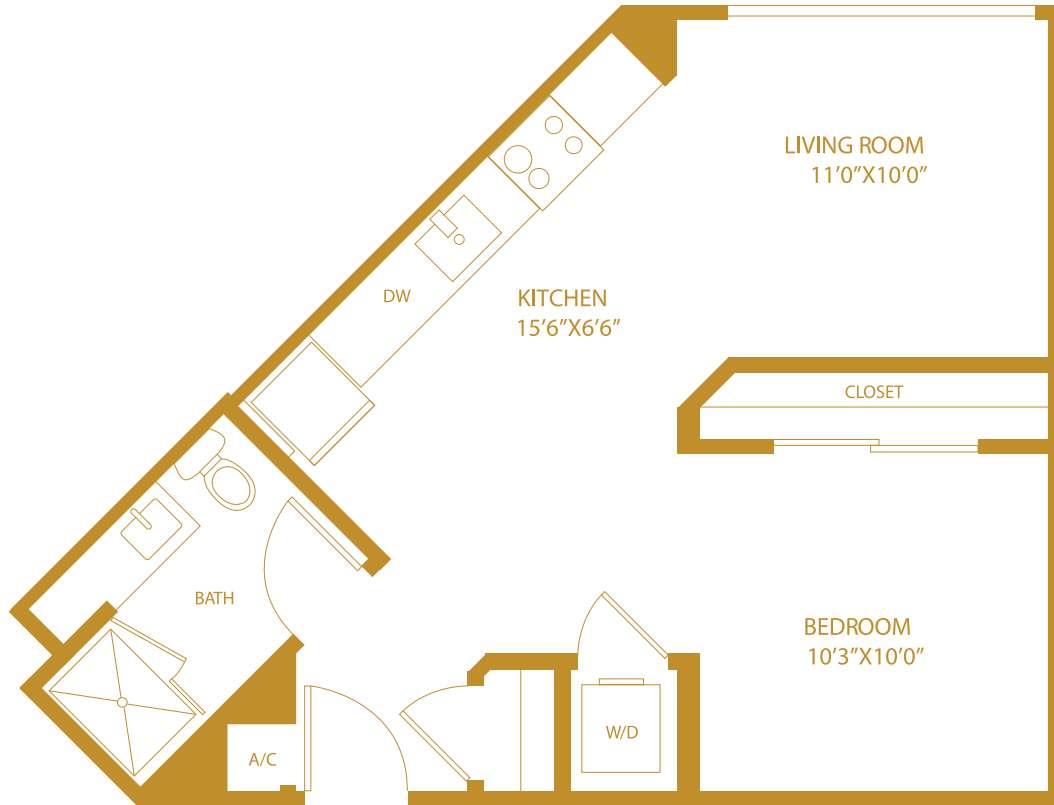

# S5

STUDIO / 1 BATH

# 552

SQ. FT.

**LIBRARY  
LOFTS**

10555 Euclid Ave. | Cleveland, OH 44106

[www.livelibrarylofts.com](http://www.livelibrarylofts.com)

Floor plans are artist's rendering. All dimensions are approximate. Actual product and specifications may vary in dimension or detail. Not all features are available in every apartment. Prices and special offers valid for new residents only. Pricing and availability subject to change at any time. Please see a representative for details.